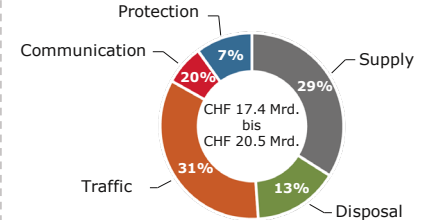

Maintenance needs
(Annual operating and maintenance costs)

Savings potential using the example of Switzerland's
technical infrastructures

Doing Asset Management right has enormous savings potential.